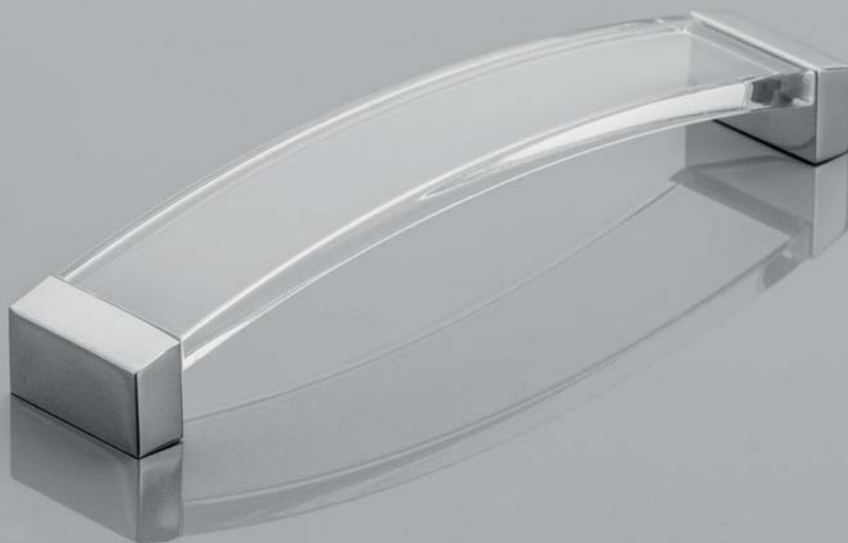

NOWOCZESNE
MODERN
МОДЕРН

ACRYL

C	L	chrom chrome хром	aluminium aluminium алюминий
160	170	UZ-ACRYL-Z111160 *